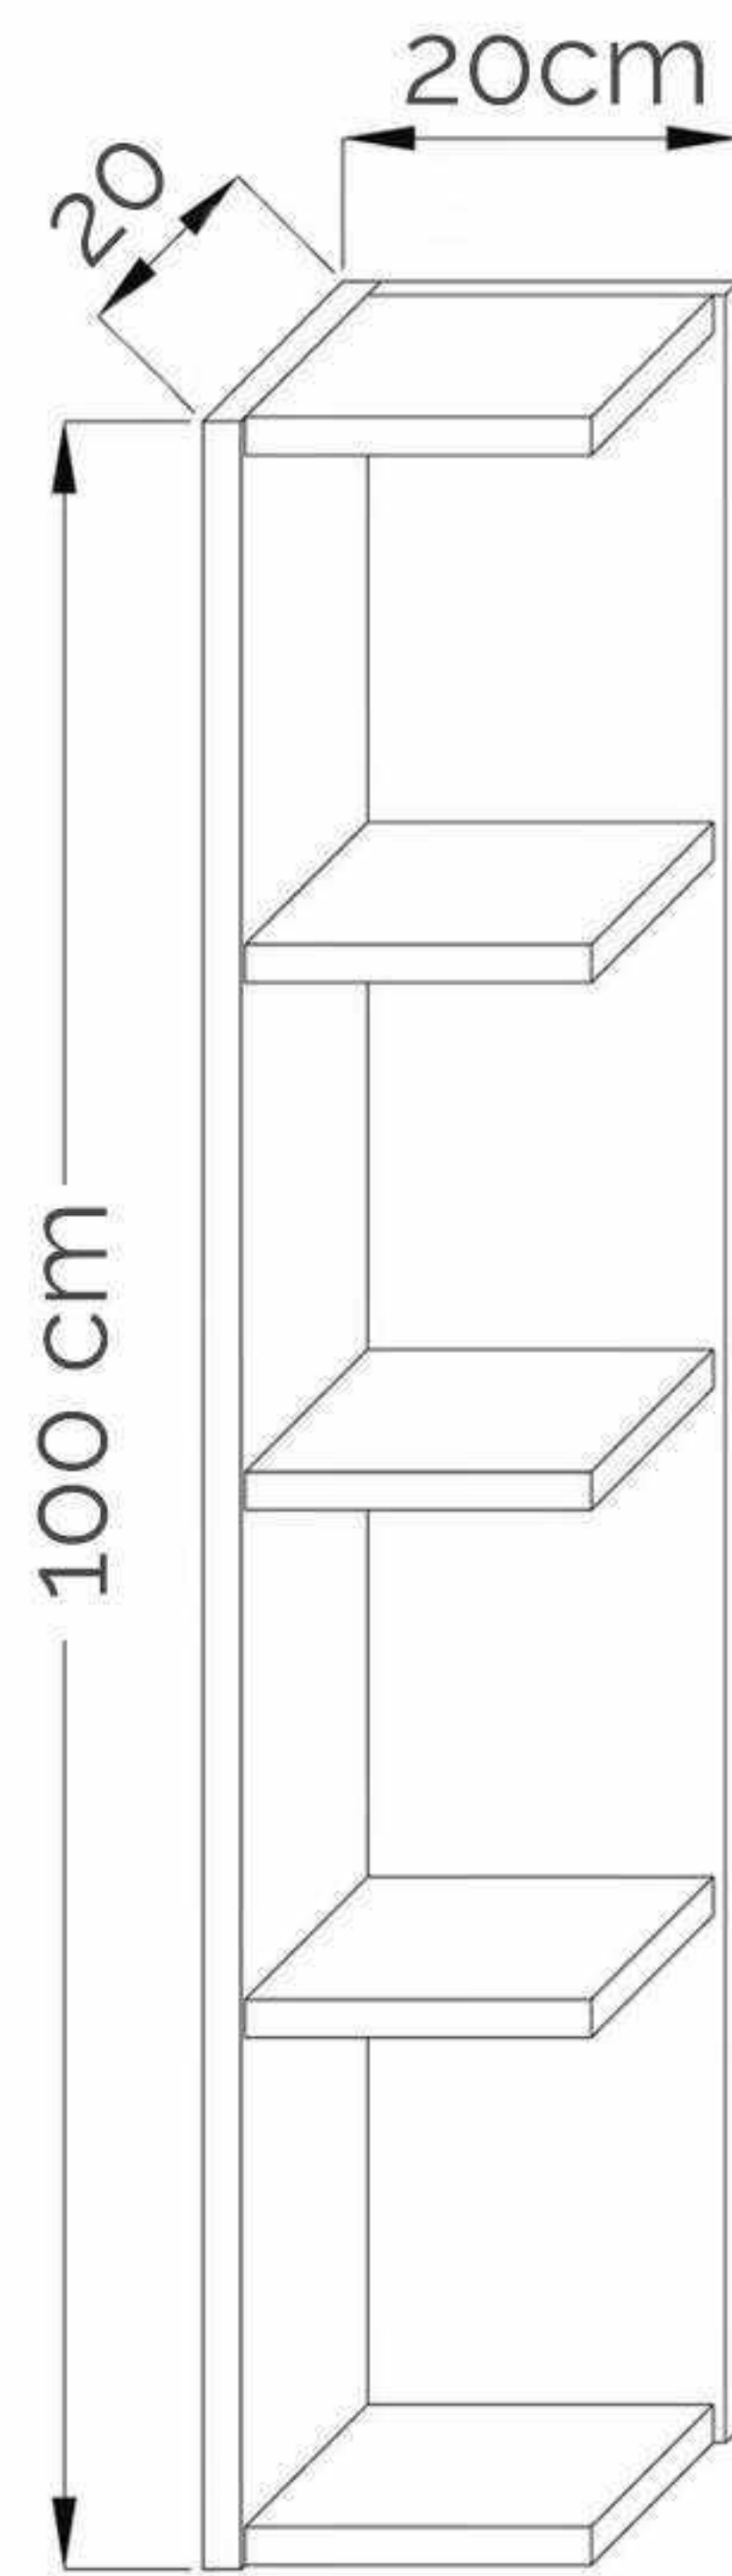

SAFIR SHELF

01