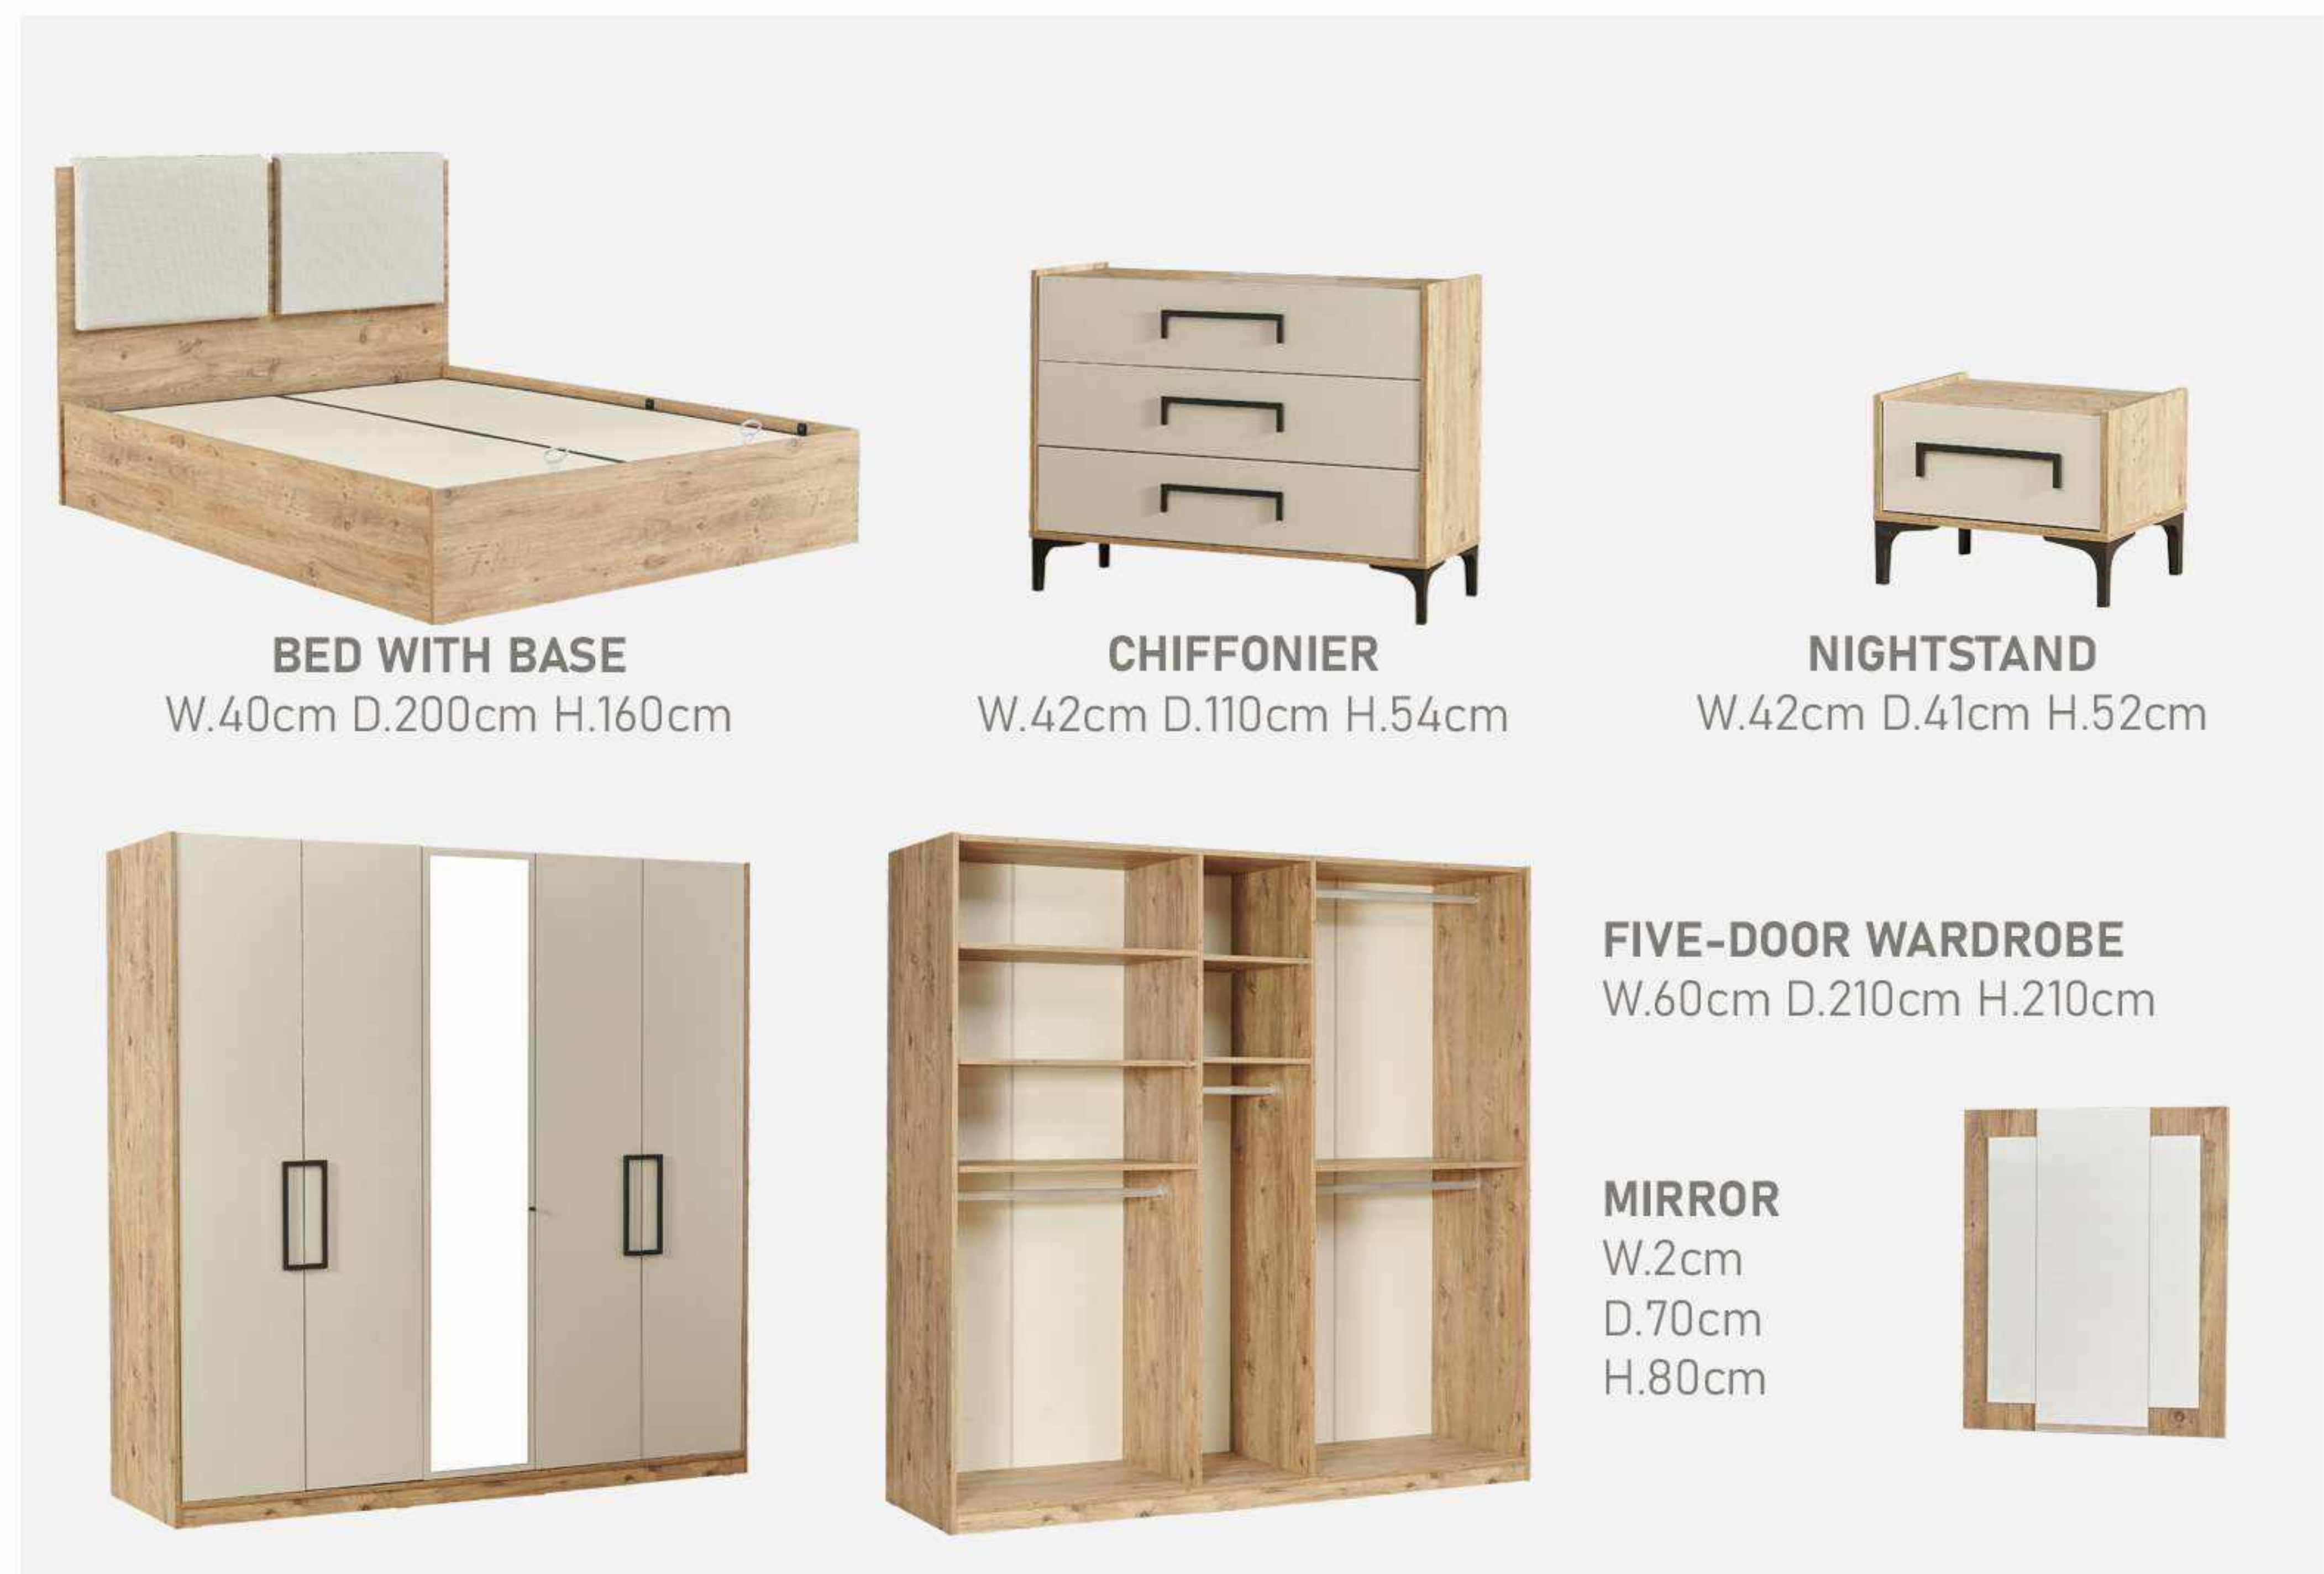

carla

Simplicity harbors hidden elegance, evoking the tranquility of the soul within a bedroom. Every detail in a room invokes inner peace. You'll find this beauty in the **CARLA BEDROOM**

CARLA will be the most beautiful part of your home with its simple and straight lines, elegant and delicate touches. This minimalist bedroom dazzles with its simple and contemporary design, while adding value to your life with its functionality and comfort.