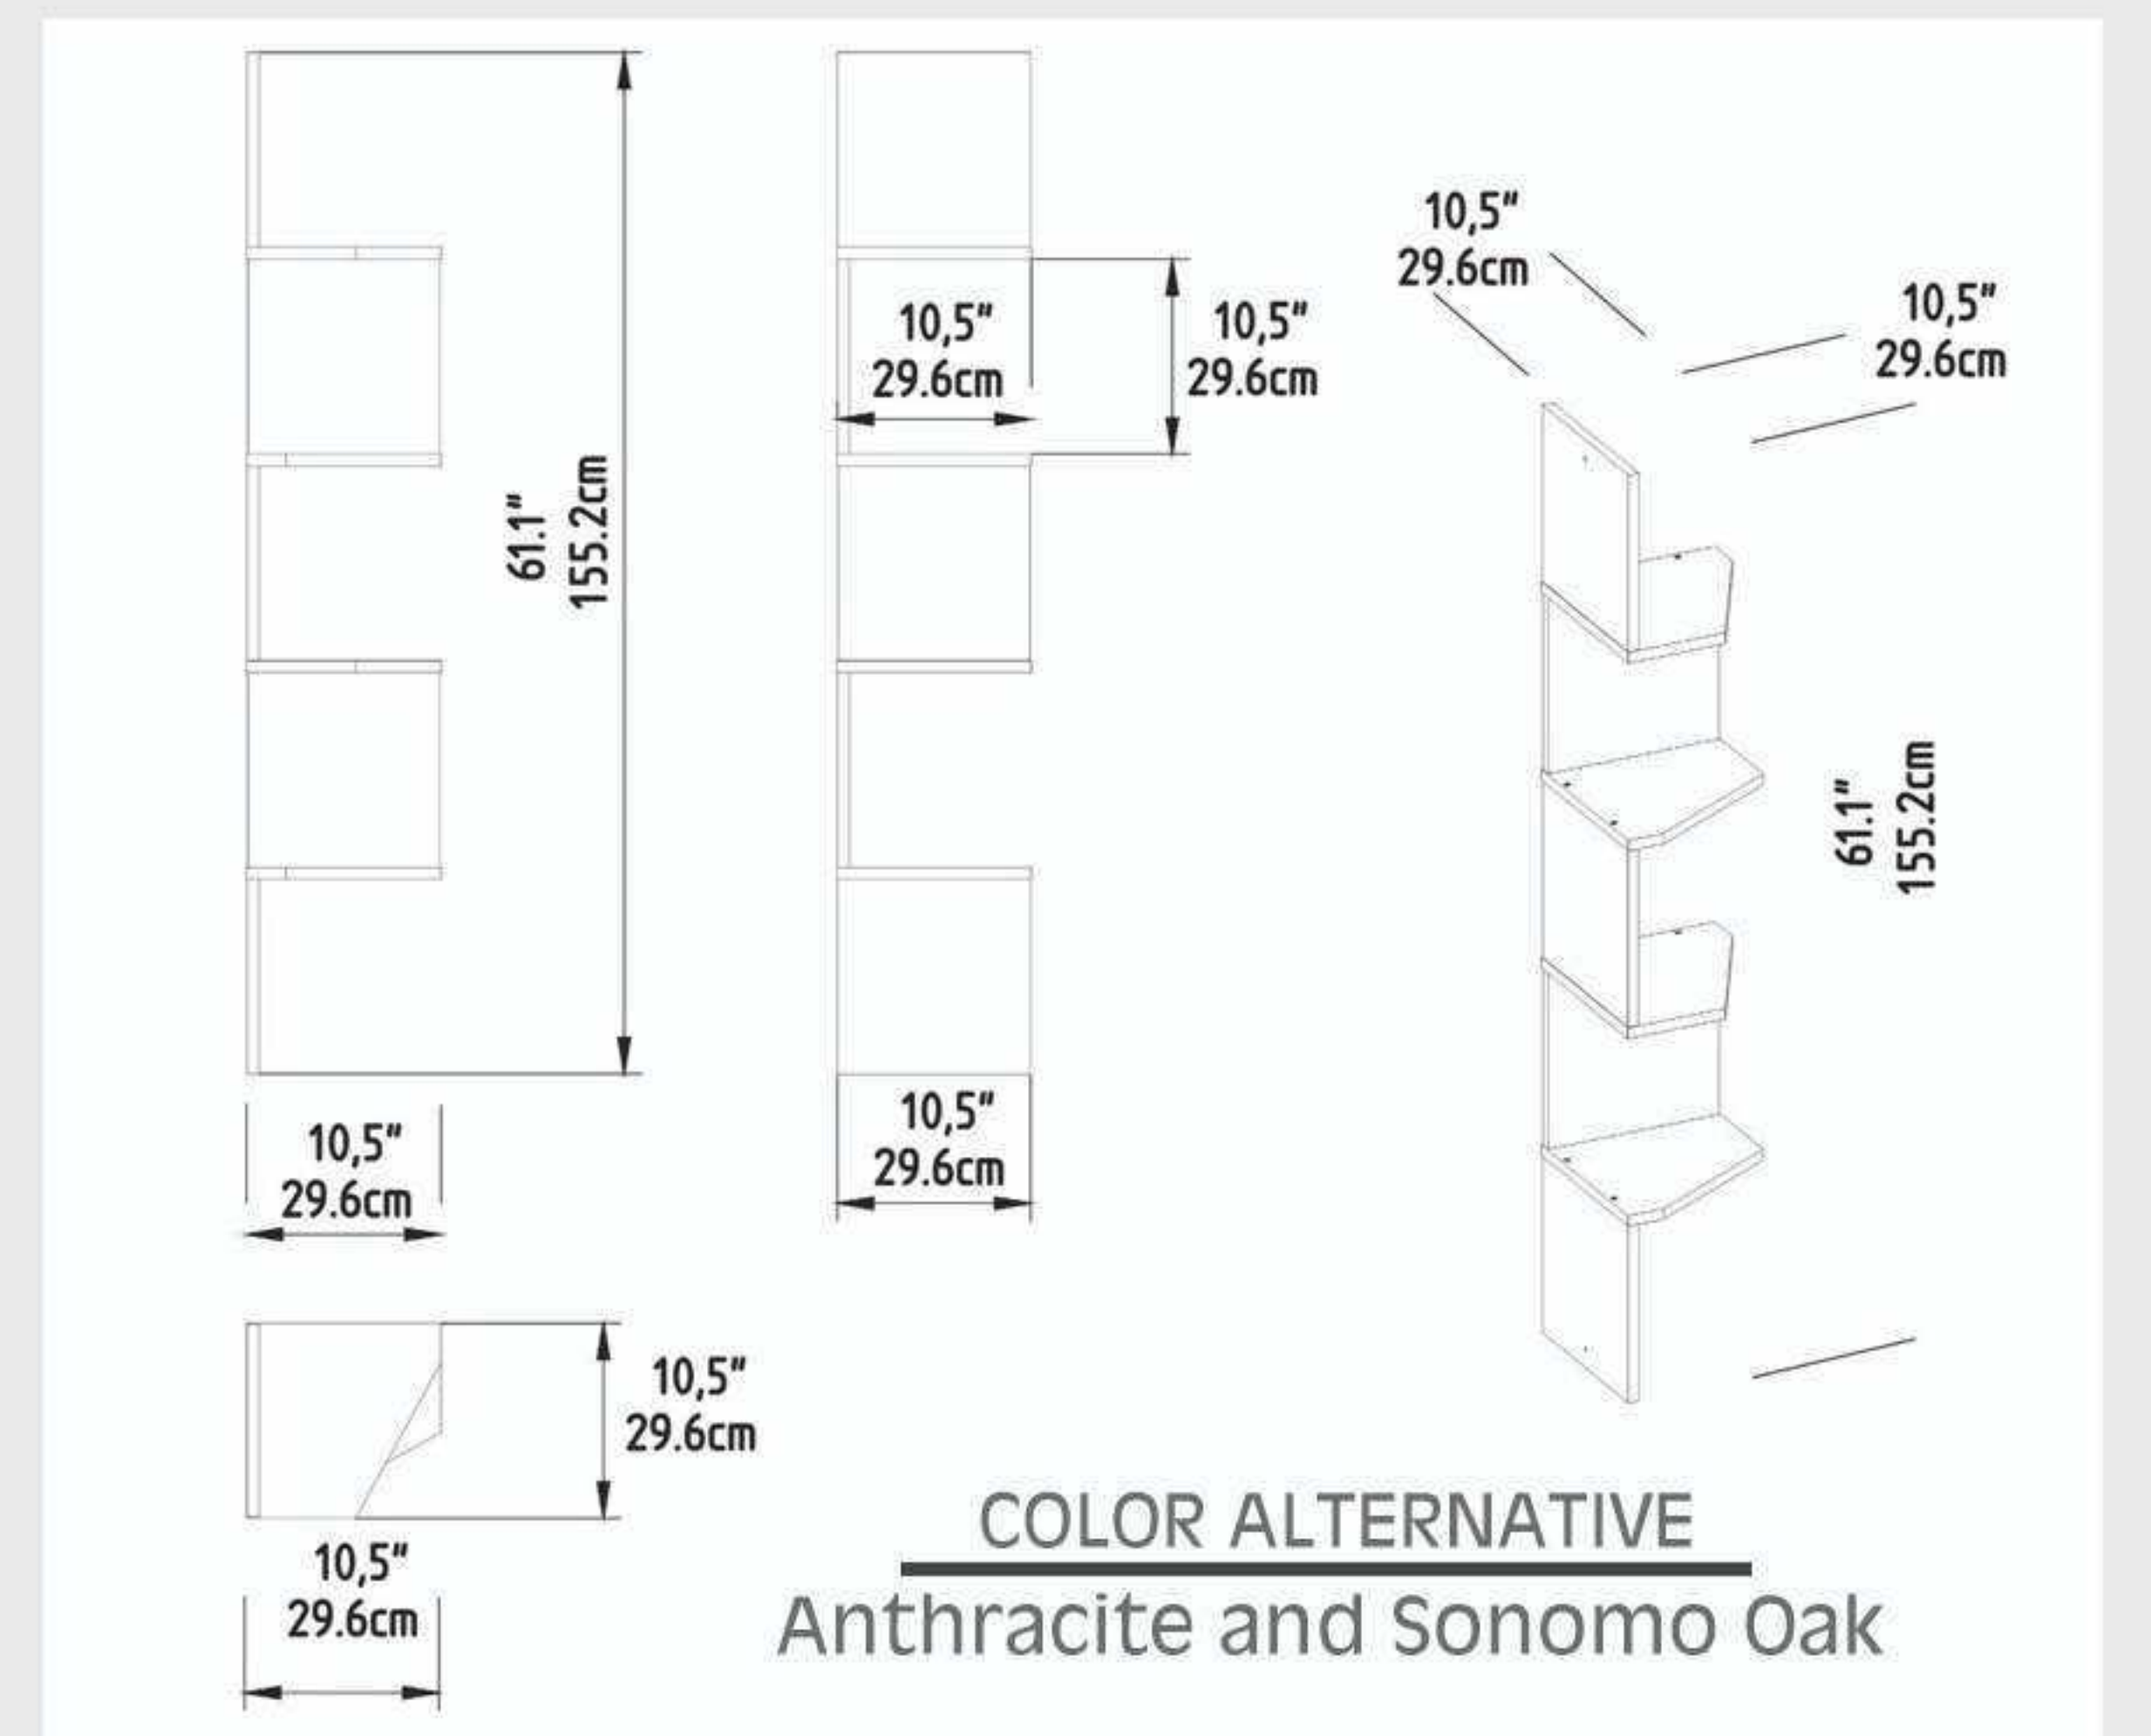

SAFIR SHELF

01

COLOR ALTERNATIVE

White

Anthracite

BORSE

02