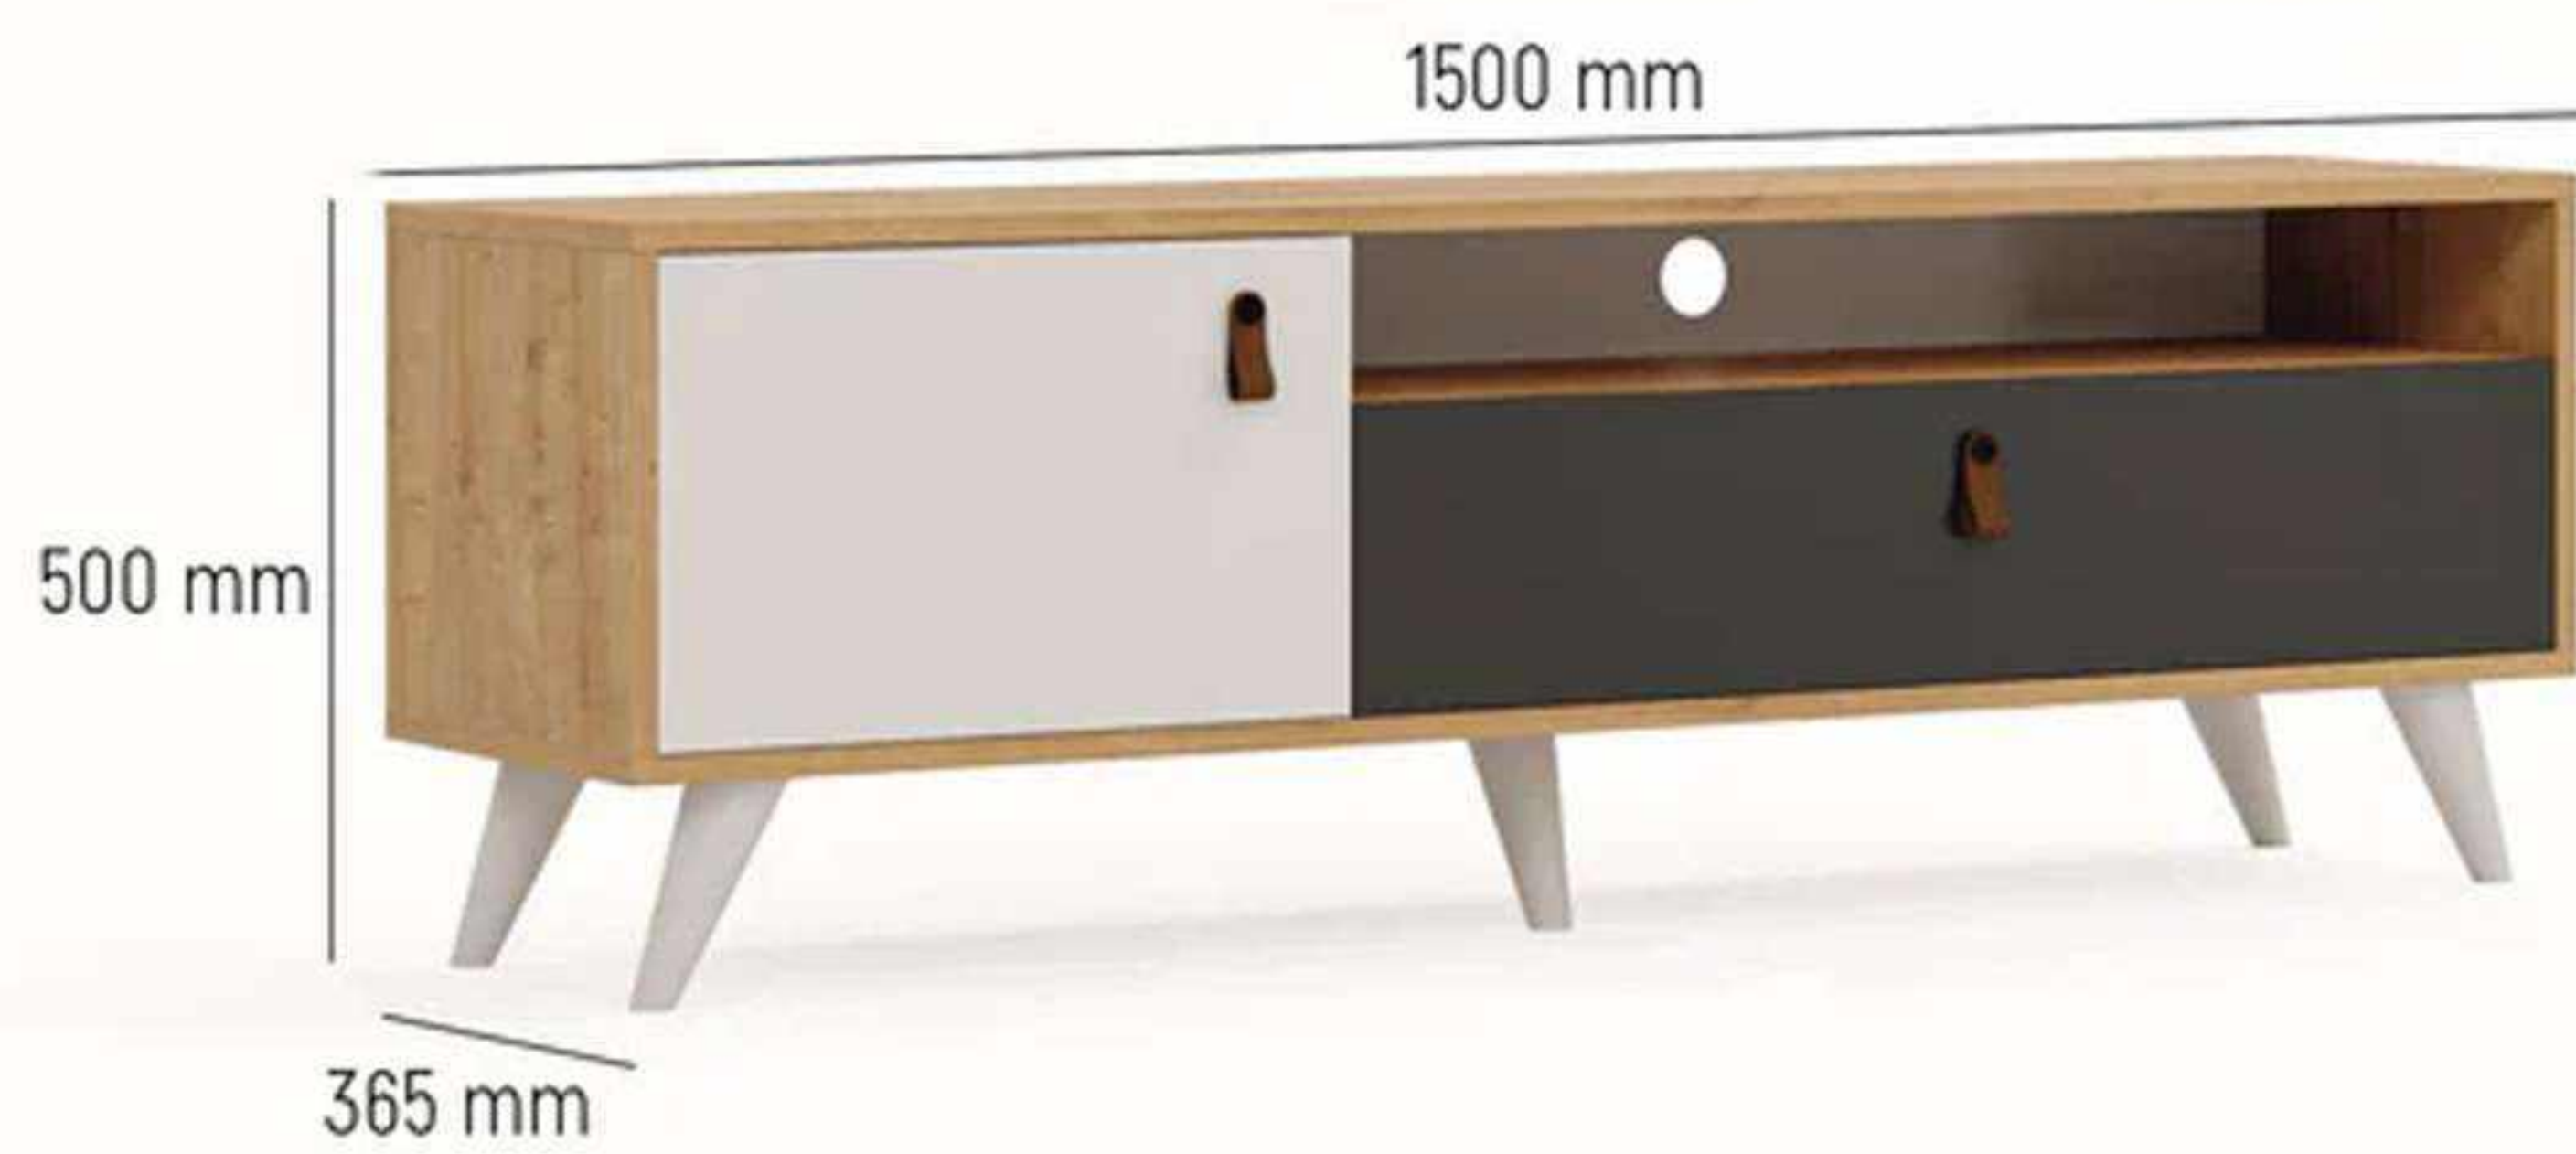

SAGE

COLORS
Anthracite - White And Sonomo Oak