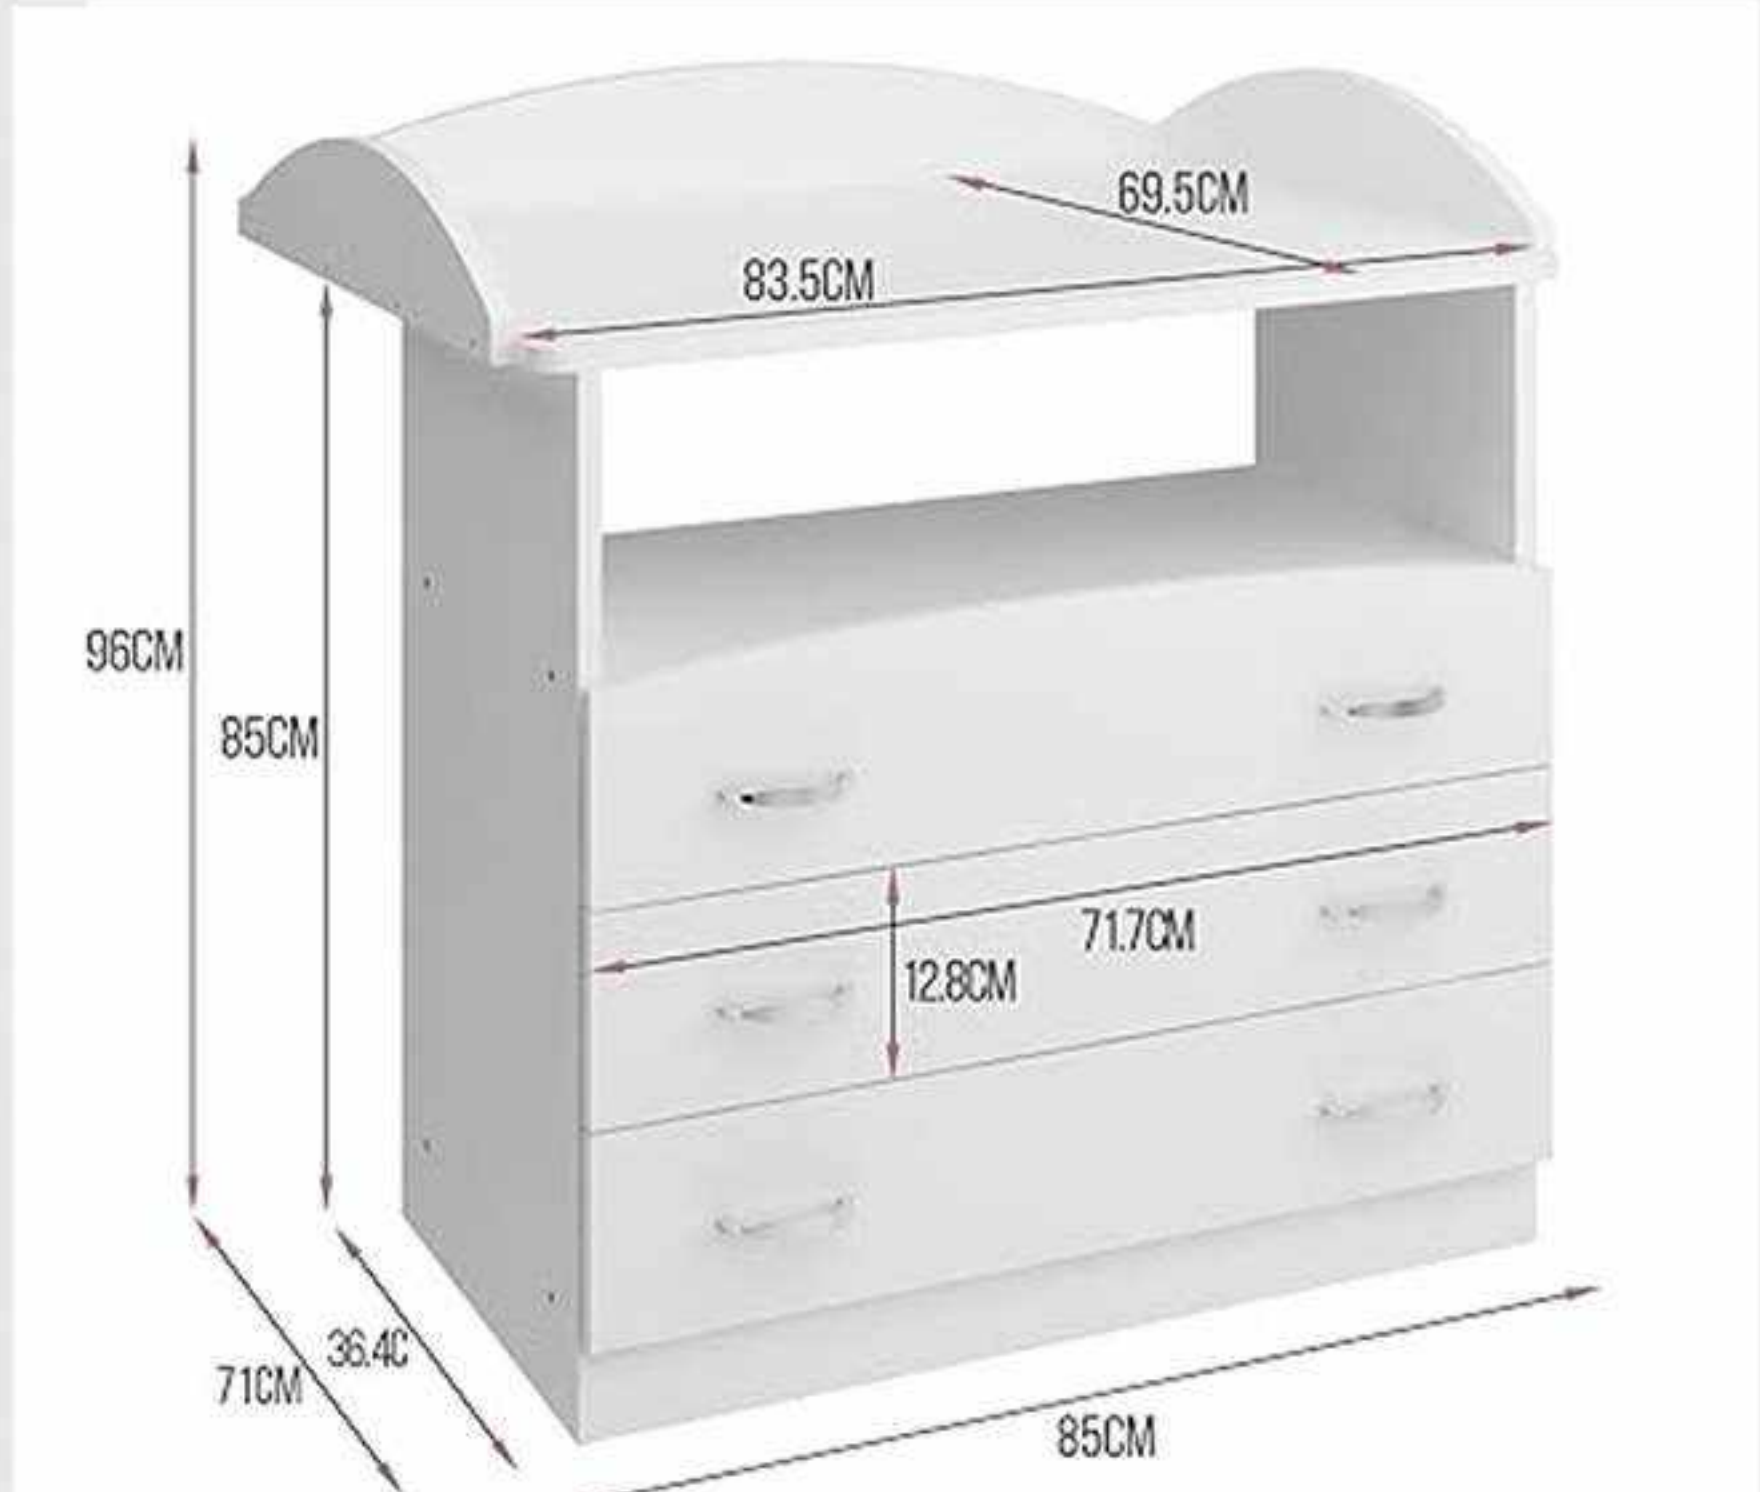

AMANDA BABY CHANGING UNIT

Baby Changing Units