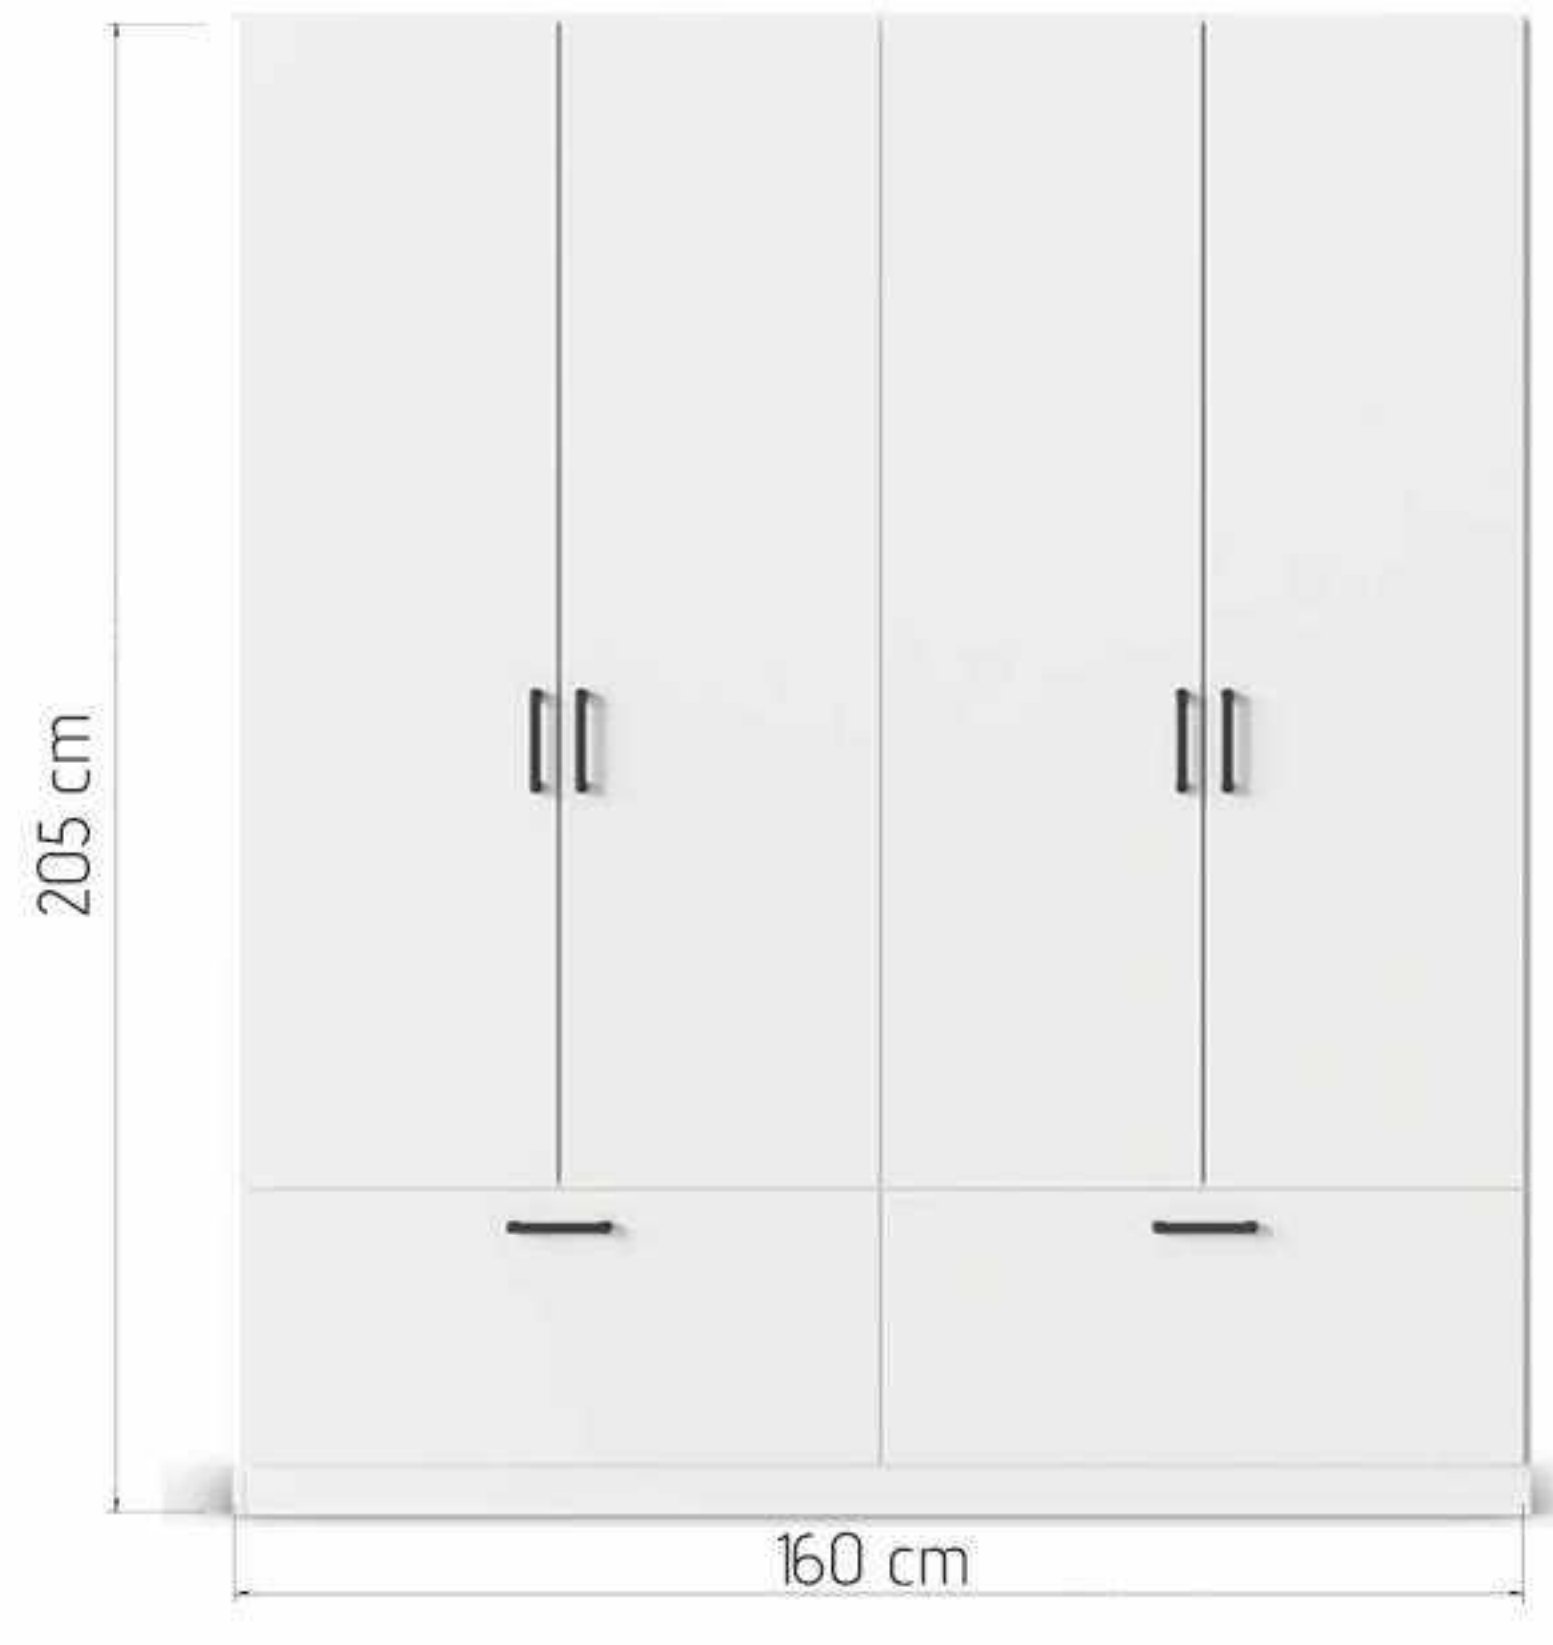

COLOR ALTERNATIVE
Cabinet Trunk and Doors
Anthracite or White